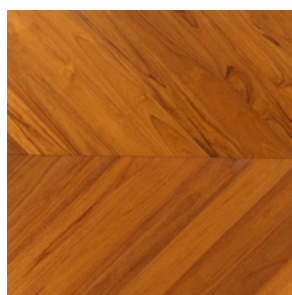

SPESS./THICK 14mm
LARGH./WIDTH 90mm
LUNGH./LENGTH 510mm
VENERE

Noce Walnut

U01 Vernice OIL UV
OIL UV Varnish

Villa

SPESS./THICK 12mm
LARGH./WIDTH 150mm
LUNGH./LENGTH 600mm
CLASSIC

Teak Teak

U01 Vernice OIL UV
OIL UV Varnish