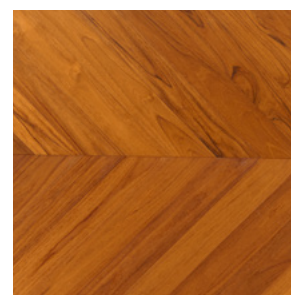

Teak Teak

U01 Vernice OIL UV
OIL UV Varnish

Villa

SPESS./THICK 10mm
LARGH./WIDTH 120mm
LUNGH./LENGTH 600mm
CLASSIC