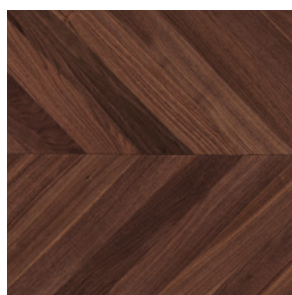

Noce Walnut

U01 Vernice OIL UV
OIL UV Varnish

Villa

SPESS./THICK 12mm
LARGH./WIDTH 150mm
LUNGH./LENGTH 600mm
CLASSIC