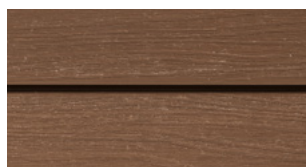

This kind of products can meet a higher level of needs.

Pavimenti per esterni
Outdoor decking

1501 Corte

23x140x2200

1502 Portico

23x140x2200

1503 Patio

23x140x2200