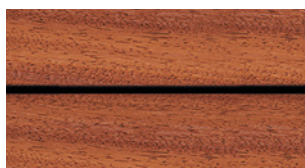

Doussié

19x95x1000